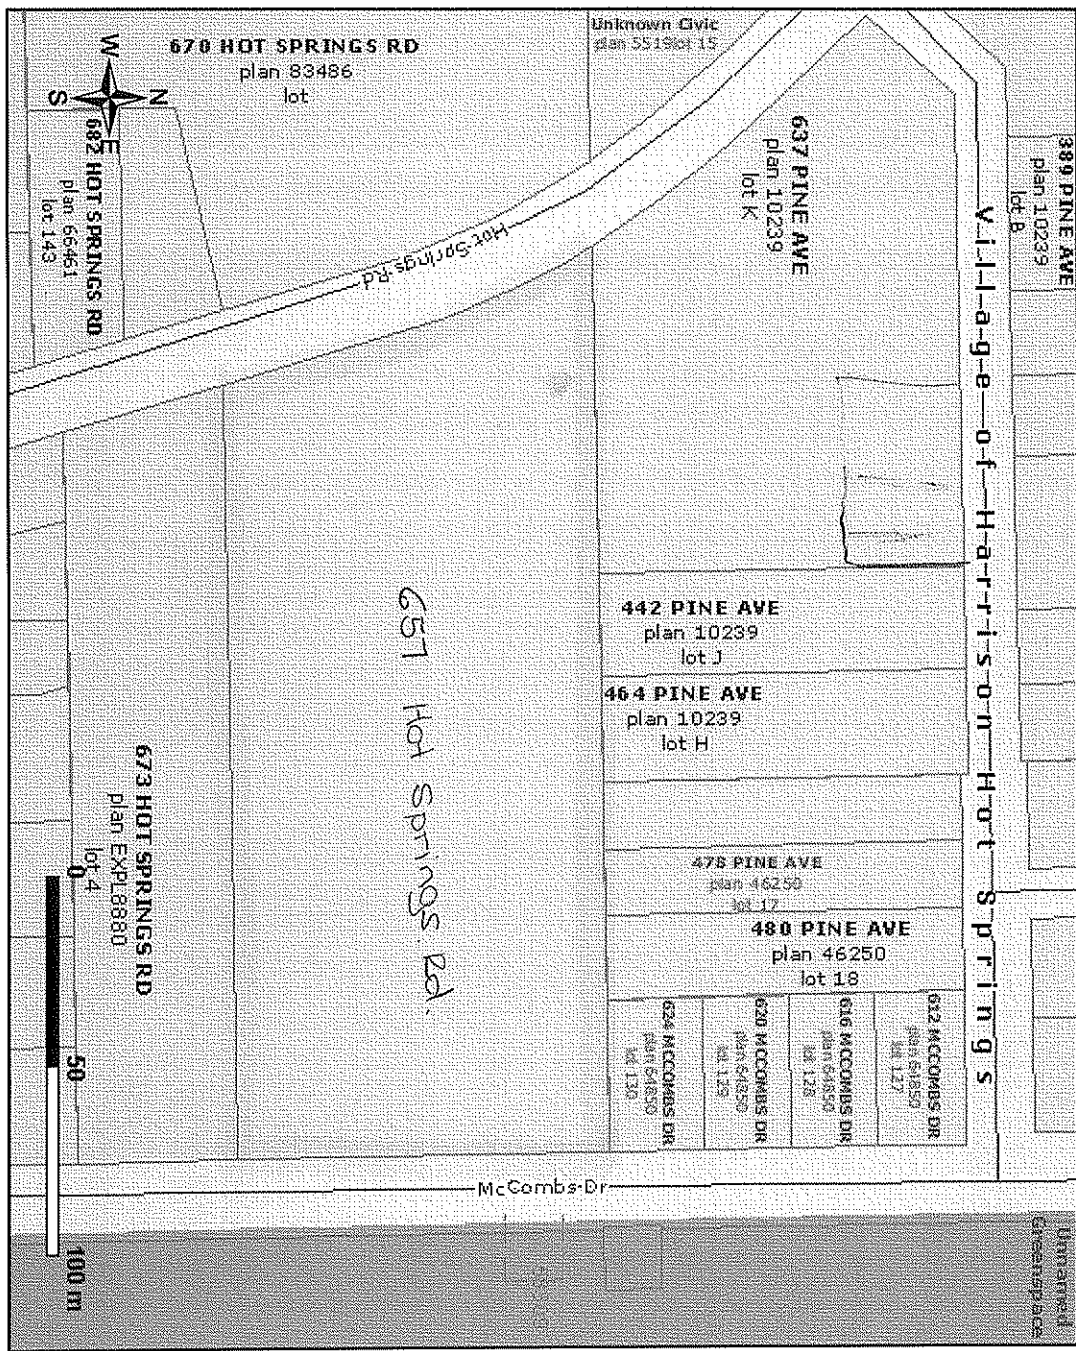

657 Harrison 1

Legend

- Fire Hydrants
- Right-of-ways Text
- Right-of-ways
- Dykes
- Jurisdictions
- Boundaries
- Fraser Valley Regional District
- + Railways
- Roads
- Streams
- Waterbodies
- Wetlands
- Indian Reserves
- Parks and Protected Areas
- Conservation Lands
- Property
- Property Fill
- Jurisdictions Fill

Scale 1:1936

18 March 2010, 14:31

Disclaimer: This map was compiled by the Fraser Valley Regional District, using data believed to be accurate; however, a margin of error is inherent in all maps. This product is distributed without warranties of any kind, either expressed or implied, including but not limited to warranties of suitability of particular purpose or use.